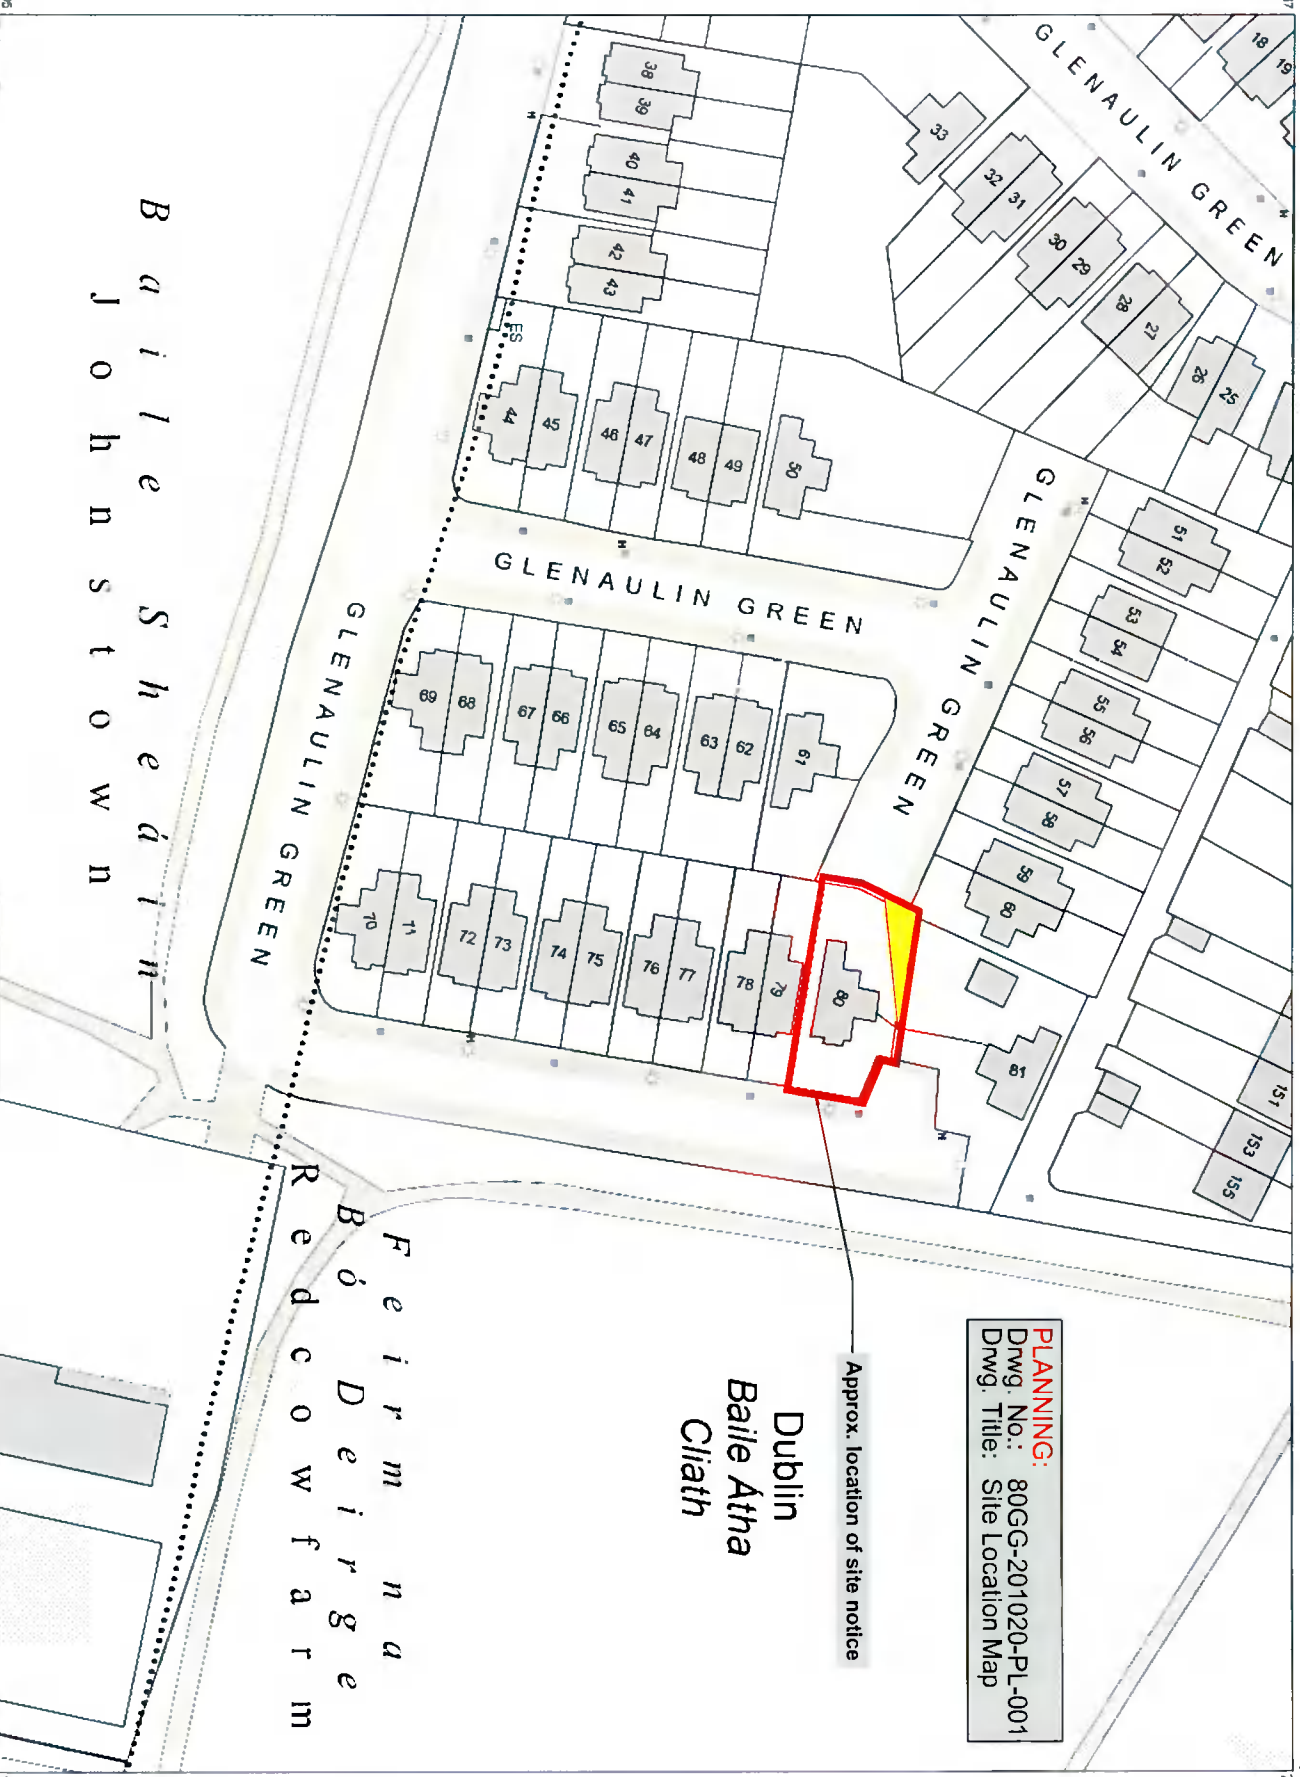

Planning Pack Map

National Mapping Agency

CENTRE COORDINATES:
ITM 708841 734281

PUBLISHED: 15/10/2020
ORDER NO.: 50148760_1

MAP SERIES: 1:1,000
MAP SHEETS: 3262-06
1:1,000 3262-07

PLANNING:
Dwg. No.: 80GG-201020-PL-001
Dwg. Title: Site Location Map

Approx. location of site notice

Dublin
Baile Atha
Cliath

COMPILED AND PUBLISHED BY:
Ordnance Survey Ireland,
Phoenix Park,
Dublin 8,
Ireland.

Unauthorised reproduction infringes Ordnance Survey Ireland and Government of Ireland copyright.