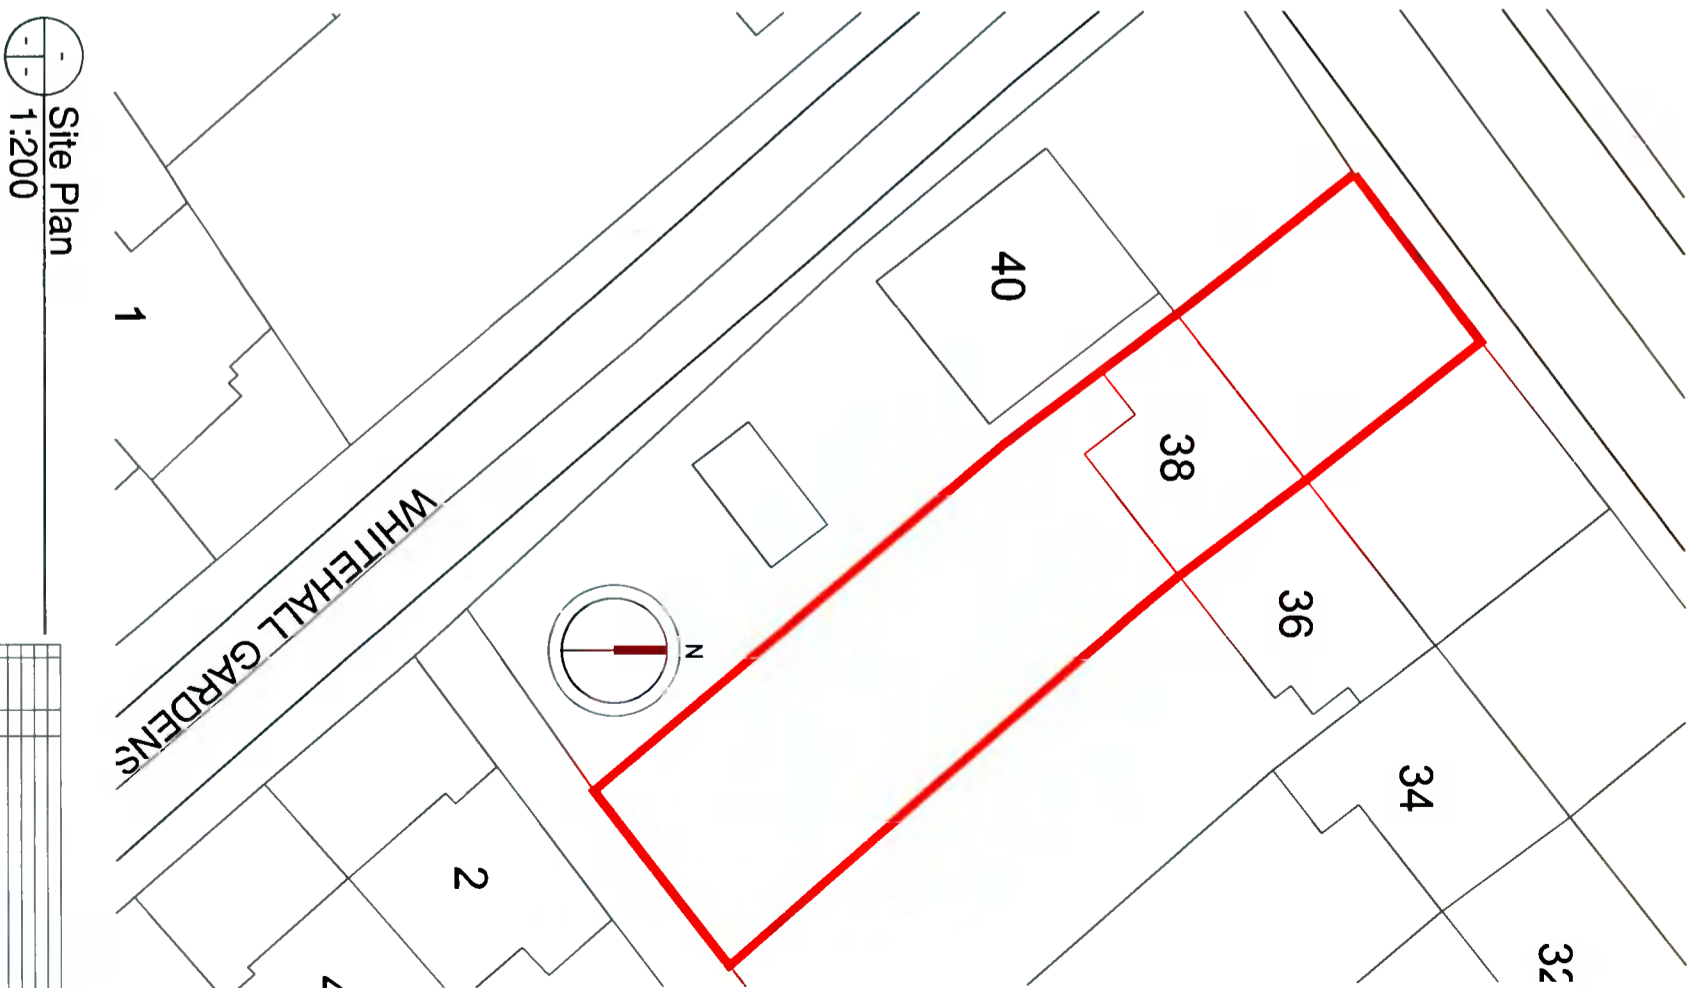

SURVEY DRAWING ONLY

<p>NMA NICHOLAS MERNADH ARCHITECTS Architects, Surveyors, Quantity Surveyors, Conservation and Historical Building Services 38 Whitehall Road, Dublin 12 www.nma.ie</p>		<p>Client: Jeff & Cathy Murphy</p> <p>Title: Survey of Existing</p> <p>Project: Survey of Existing</p> <p>Date: 20-09-2011</p>	<p>Scale: 1:100</p> <p>Project: 20-09-SU01</p>
--	--	--	--