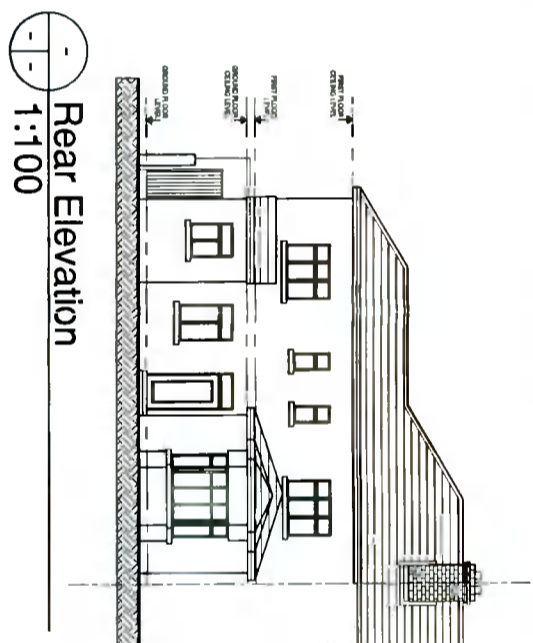

SURVEY DRAWING ONLY

<p>NMA NICHOLAS MERNADH ARCHITECTS Architects, Surveyors, Quantity Surveyors, Conservation and Historical Building Services 38 Whitehall Road, Dublin 12 www.nma.ie</p>		<p>Client: Jeff & Cathy Murphy</p> <p>Title: Survey of Existing</p> <p>Project: Survey of Existing</p> <p>Date: 20-09-2011</p>	<p>Scale: 1:100</p> <p>Project: 20-09-SU01</p>
--	--	--	--