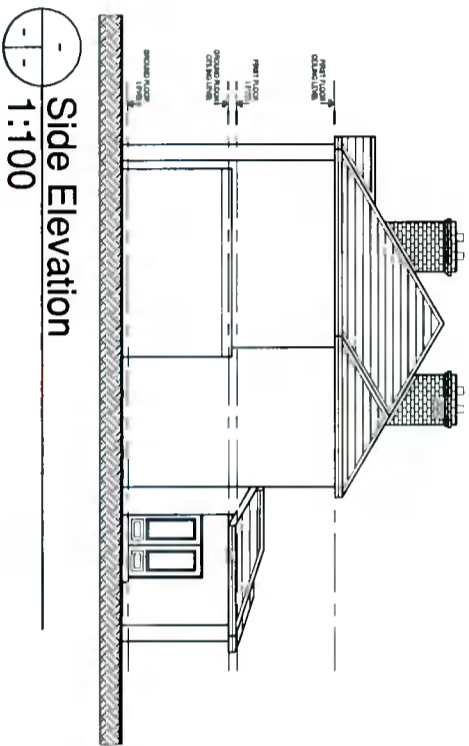

SURVEY DRAWING ONLY

<p>NMA NICHOLAS MERNADH ARCHITECTS Architects, Surveyors, Quantity Surveyors, Conservation and Historical Building Services 38 Whitehall Road, Dublin 12 www.nma.ie</p>		<p>Client: Jeff & Cathy Murphy</p> <p>Title: Survey of Existing</p> <p>Project: Survey of Existing</p> <p>Date: 20-09-2011</p>	<p>Scale: 1:100</p> <p>Project: 20-09-SU01</p>
--	--	--	--