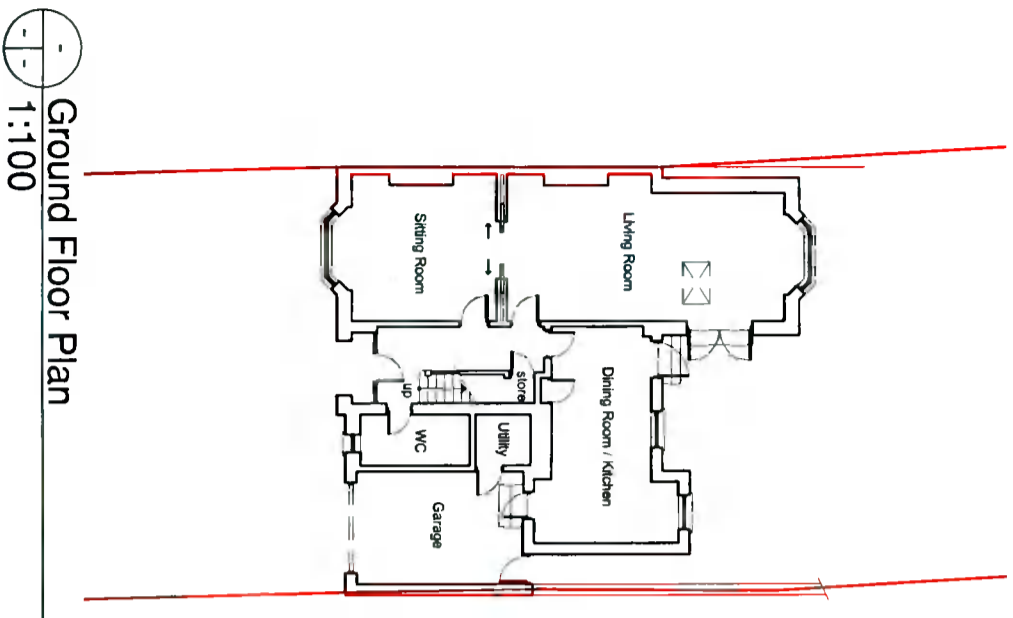

SURVEY DRAWING ONLY

<p>NMA NICHOLAS MERNADH ARCHITECTS Architects, Surveyors, Quantity Surveyors, Conservation and Historical Building Services 38 Whitehall Road, Dublin 12 www.nma.ie</p>		<p>Client: Jeff & Cathy Murphy</p> <p>Title: Survey of Existing</p> <p>Project: Survey of Existing</p> <p>Date: 20-09-2011</p>	<p>Scale: 1:100</p> <p>Project: 20-09-SU01</p>
--	--	--	--