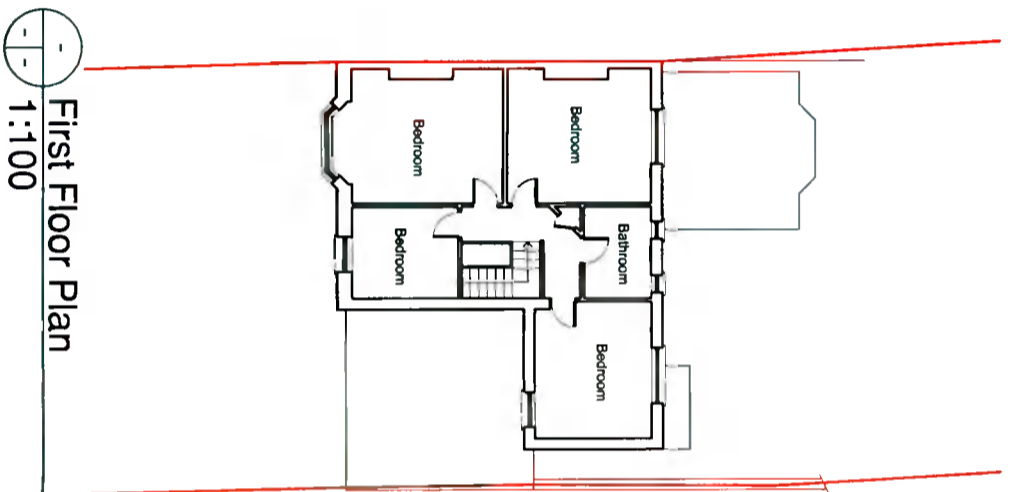

SURVEY DRAWING ONLY

<p>NMA NICHOLAS MERNADH ARCHITECTS Architects, Surveyors, Quantity Surveyors, Conservation and Historical Building Services 38 Whitehall Road, Dublin 12 www.nma.ie</p>		<p>Client: Jeff & Cathy Murphy</p> <p>Title: Survey of Existing</p> <p>Project: Survey of Existing</p> <p>Date: 20-09-2011</p>	<p>Scale: 1:100</p> <p>Project: 20-09-SU01</p>
--	--	--	--