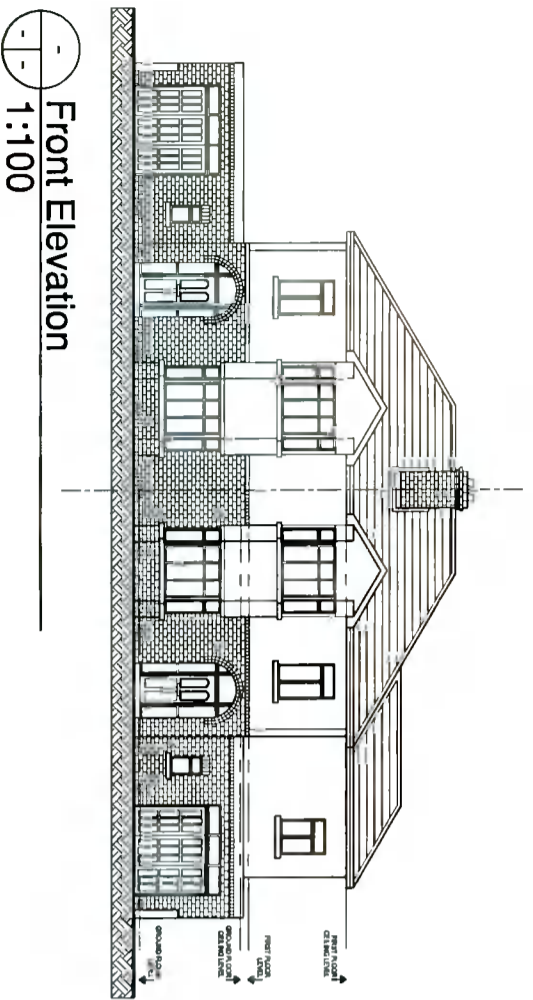

SURVEY DRAWING ONLY

<p>NMA NICHOLAS MERNADH ARCHITECTS Architects, Surveyors, Quantity Surveyors, Conservation and Historical Building Services 38 Whitehall Road, Dublin 12 www.nma.ie</p>		<p>Client: Jeff & Cathy Murphy</p> <p>Title: Survey of Existing</p> <p>Project: Survey of Existing</p> <p>Date: 20-09-2011</p>	<p>Scale: 1:100</p> <p>Project: 20-09-SU01</p>
--	--	--	--