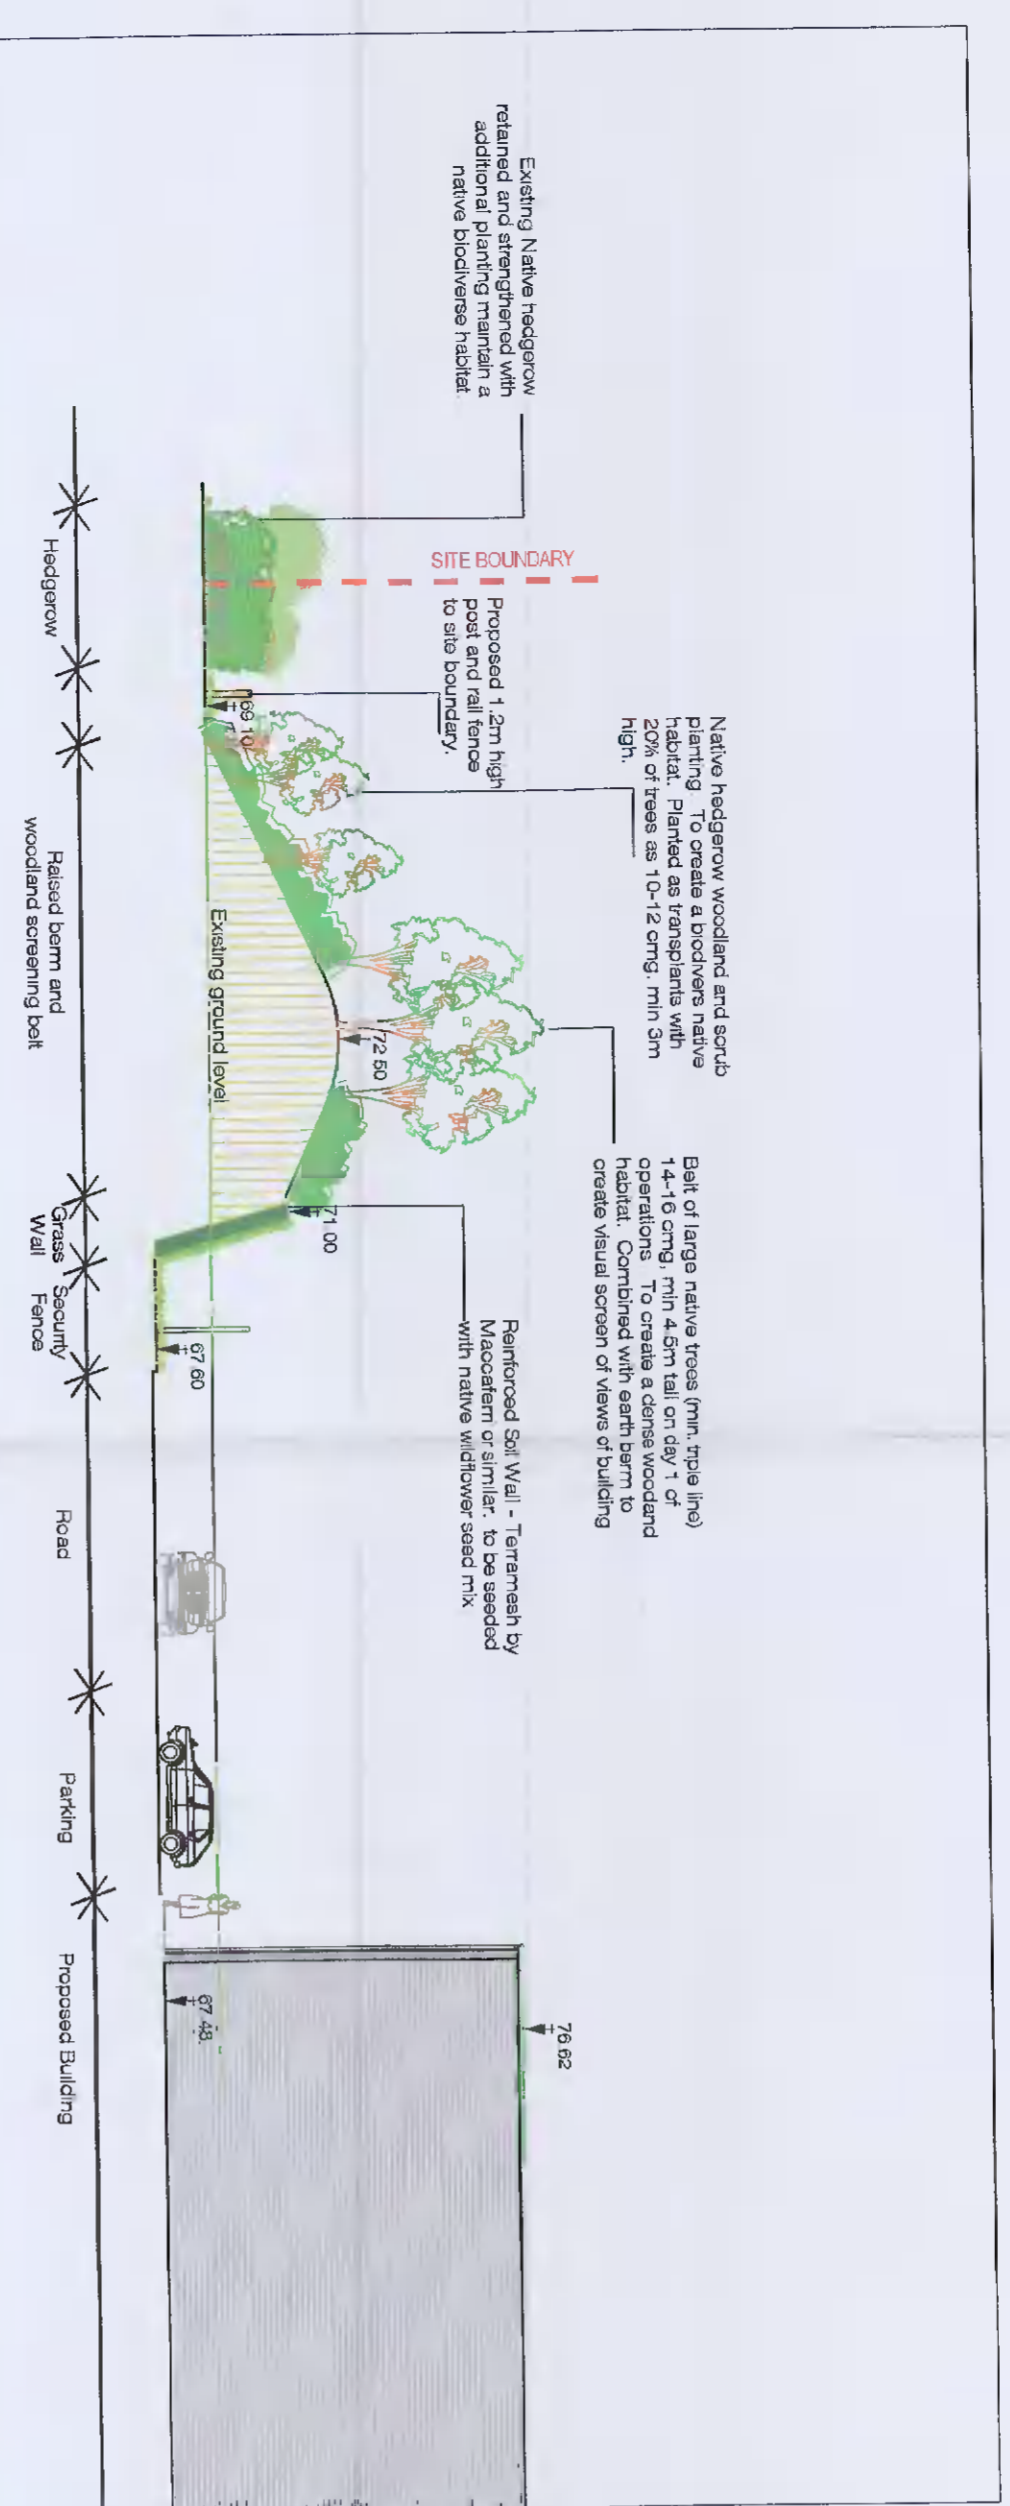

Section A-A - 1:200

Section B-B - 1:200

Section C-C - 1:200

Key Plan | NTS

THE DRAWING IS COPYRIGHT ©	
DO NOT SCALE	
Special circumstances apply to this drawing from this drawing	
Drawn by	
Checked by	
Discussed by	
Approved by	
Date	
Scale	
Sheet	
Project	
Client	
Location	
Site	
Phase	
Discussed by	
Checked by	
Approved by	
Date	
Scale	
Sheet	
Project	
Client	
Location	
Site	
Phase	

Proposed Data Centre Edge Complex DUBS	
Landscape Proposals	
Landscape Sections	
401	
7 Abbey Street Park	
Dublin 9	
T: 00353 01 5537715 E: info@kfa.ie W: www.kfa.ie	
Drawn by	As Shown@A1
Checked by	20/10/21
Discussed by	401
Approved by	
Date	
Scale	
Sheet	Planning
Project	On, M&T
Client	Col, KF
Location	Phase
Site	
Phase	