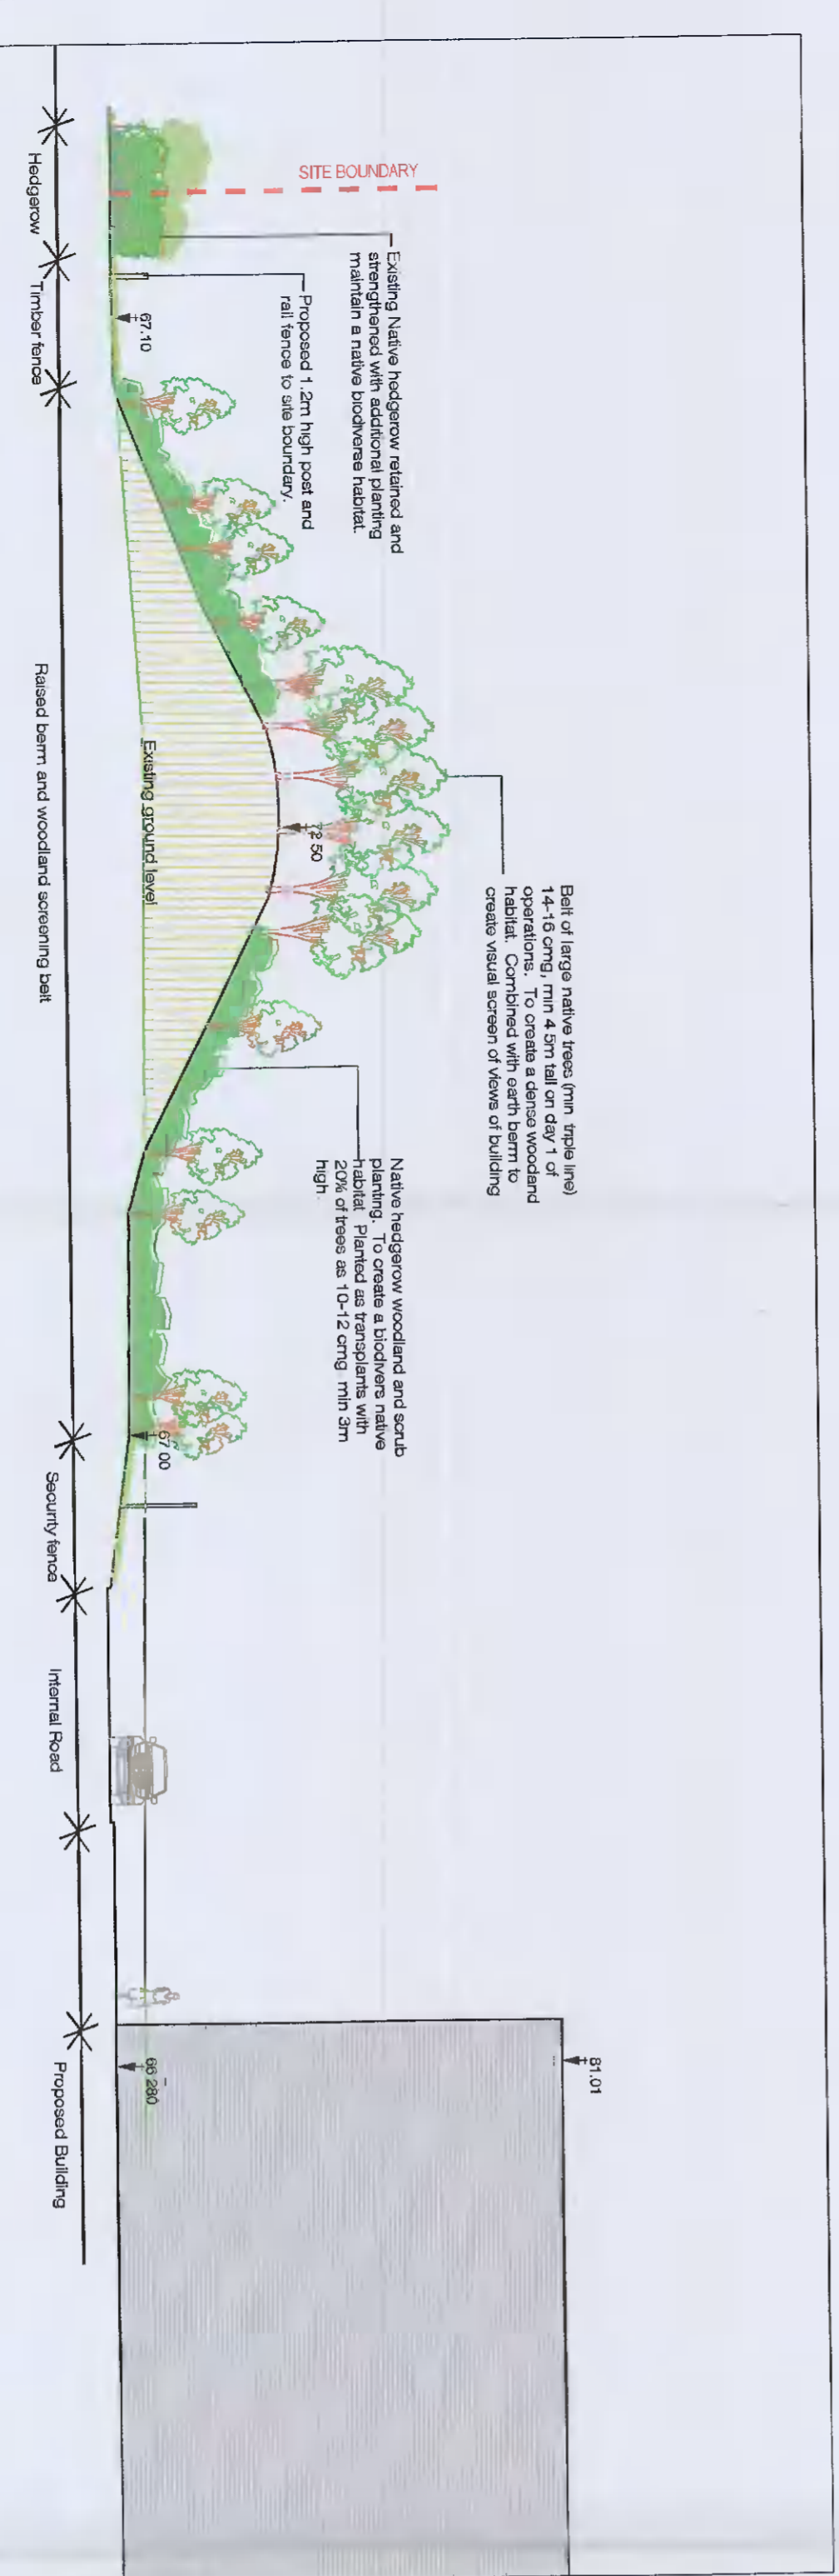

Section A-A - 1:200

Section B-B - 1:200

Section C-C - 1:200

Key Plan | NTS

THE DRAWING IS COPYRIGHT ©	
DO NOT SCALE	
Special circumstances apply to this drawing from this drawing	
Drawn by	
Checked by	
Discussed by	
Approved by	
Date	
Scale	
Sheet	
Project	
Client	
Location	
Site	
Phase	
Discussed by	
Checked by	
Approved by	
Date	
Scale	
Sheet	
Project	
Client	
Location	
Site	
Phase	

Proposed Data Centre Edge Complex DUBS	
Landscape Proposals	
Landscape Sections	
401	
7 Abbey Street Park	
Dublin 9	
T: 00353 01 5537715 E: info@kfa.ie W: www.kfa.ie	
Drawn by	As Shown@A1
Checked by	20/10/21
Discussed by	401
Approved by	
Date	
Scale	
Sheet	Planning
Project	On, M&T
Client	Col, KF
Location	Phase
Site	
Phase	